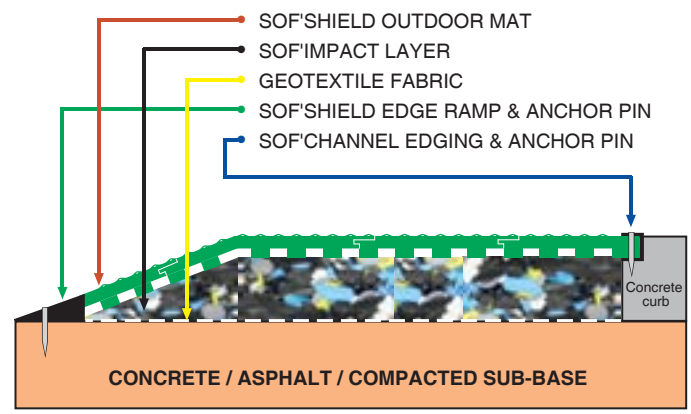

Installation Diagram

(Diagram not to scale, for demonstration purposes only)

Ask for Sof'Shield Outdoor by name from your local Sof'Solutions representative: